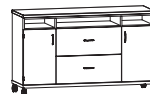

Cupboard with Lateral File Storage (CSFSL6036)				
Model Number	Description	Wgt.	List Price	
CSFSL6036-18	60"W x 18"D x 36"H	299	$3,078	
CSFSL6036-24	60"W x 24"D x 36"H	308	$3,228	

- 2 single door cupboard units
- 1 adjustable shelves per cupboard unit
- 2 lateral file drawers, full extension slides, supports hanging files
- Open storage above cupboards
- Locks optional
- 18.75" or 24"D
- Steel frame is 11 gauge 1-1/4" square steel tubing
- Finished HPL top