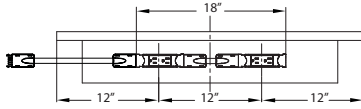

Accessories

36" Table Kit (MT-4C-36)			
Model Number	Description	Wgt.	List Price
MT-4T-36	36" section	3	$196