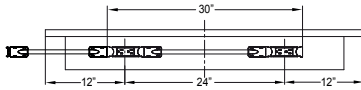

48" Table Kit (MT-4C-48)			
Model Number	Description	Wgt.	List Price
MT-4T-48	48" section	4	$204